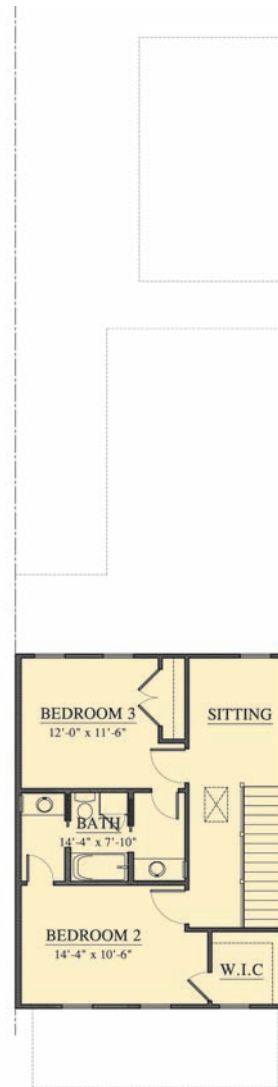

THE WILMINGTON I

FIRST FLOOR
INTERIOR PLAN
1,884 Sq. Ft.

SECOND FLOOR PLAN
(for all Wilmington plans)

JAMESTOWNE
AT MADISON GROVE