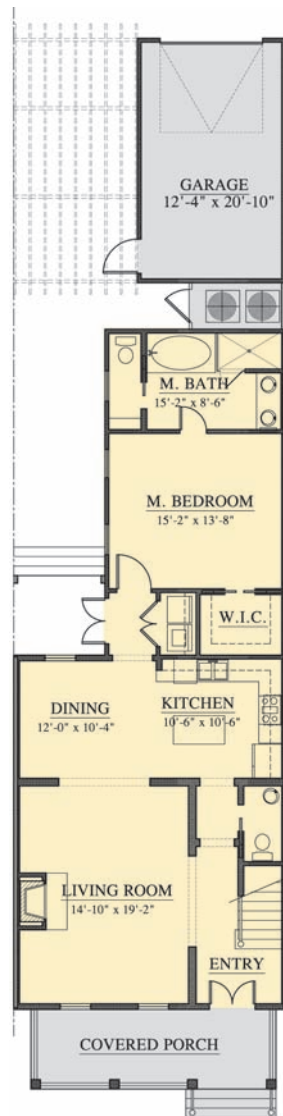

THE WILMINGTON I

FIRST FLOOR
INTERIOR PLAN
1,884 Sq. Ft.

SECOND FLOOR PLAN
(for all Wilmington plans)

JAMESTOWNE
AT MADISON GROVE